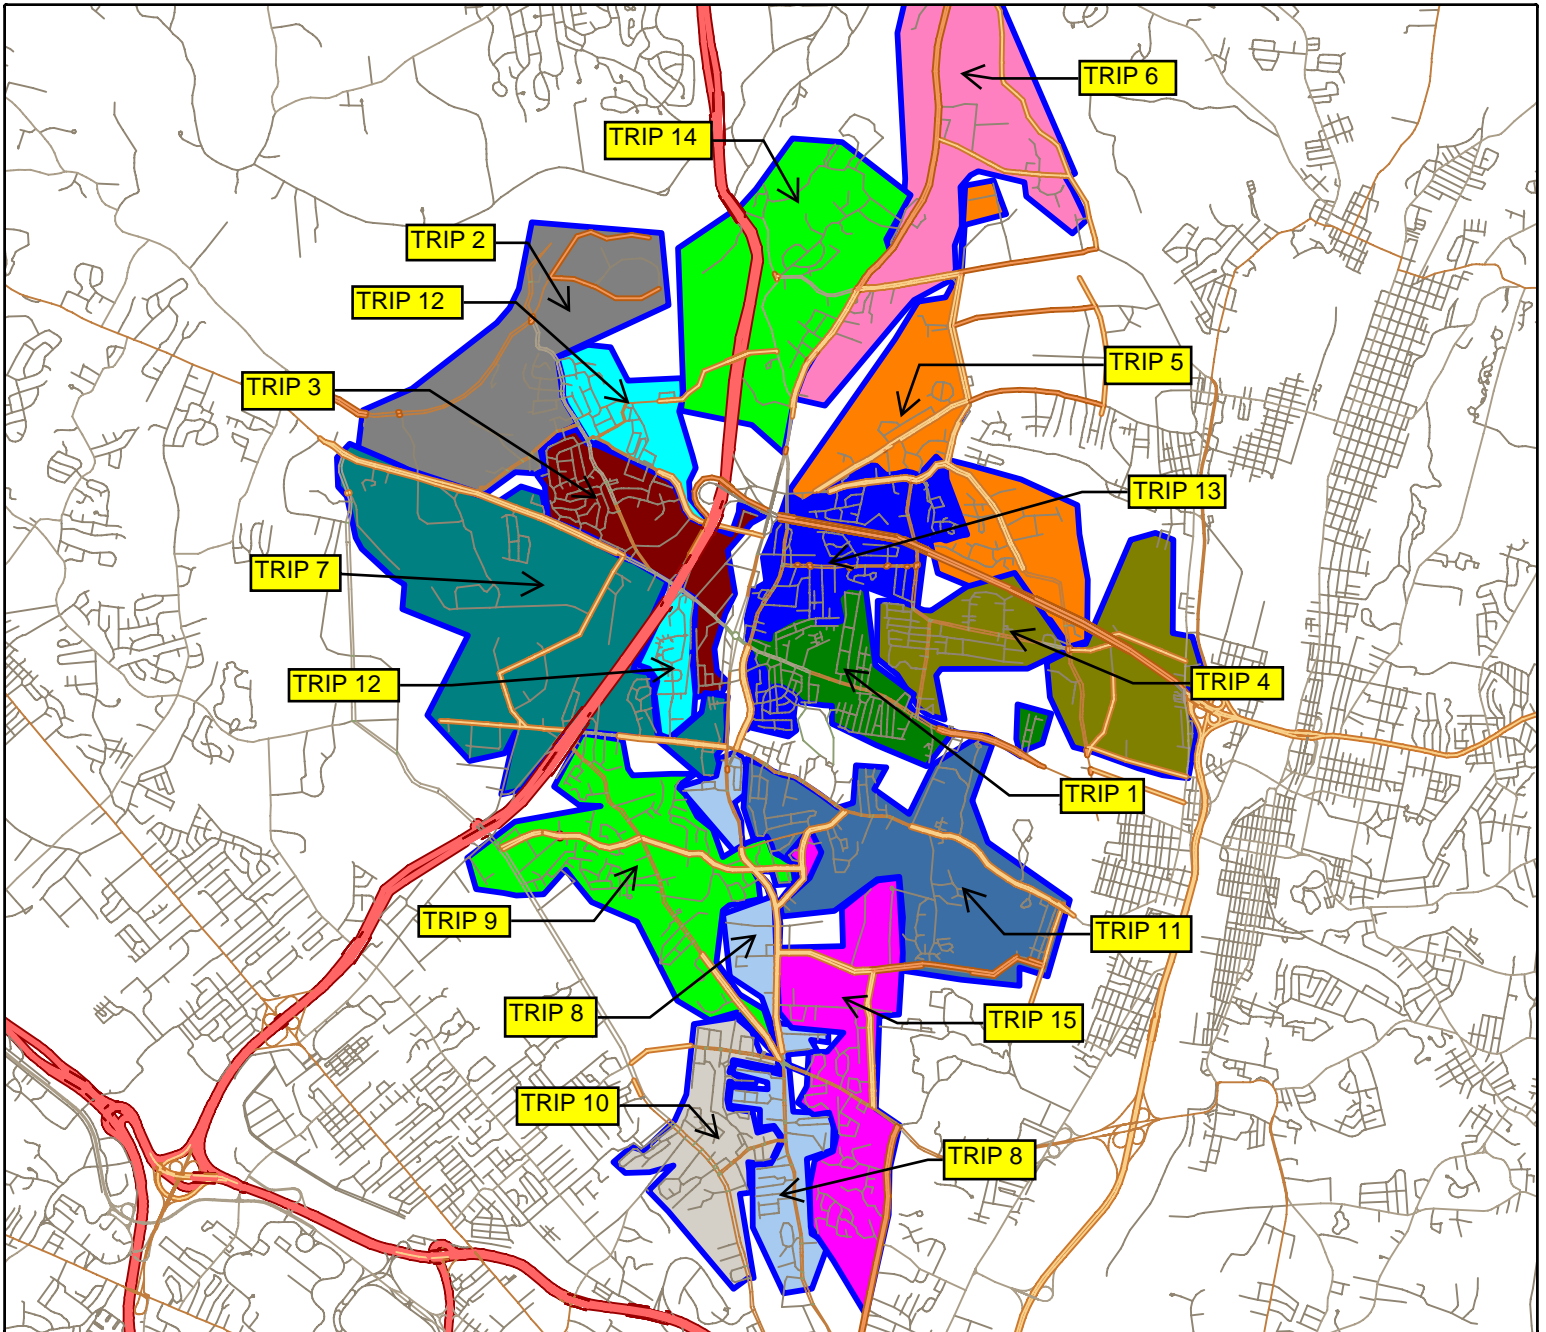

North Colonie Central School District District Map

SHS/JHS 3:55pm Late Bus Runs
Map